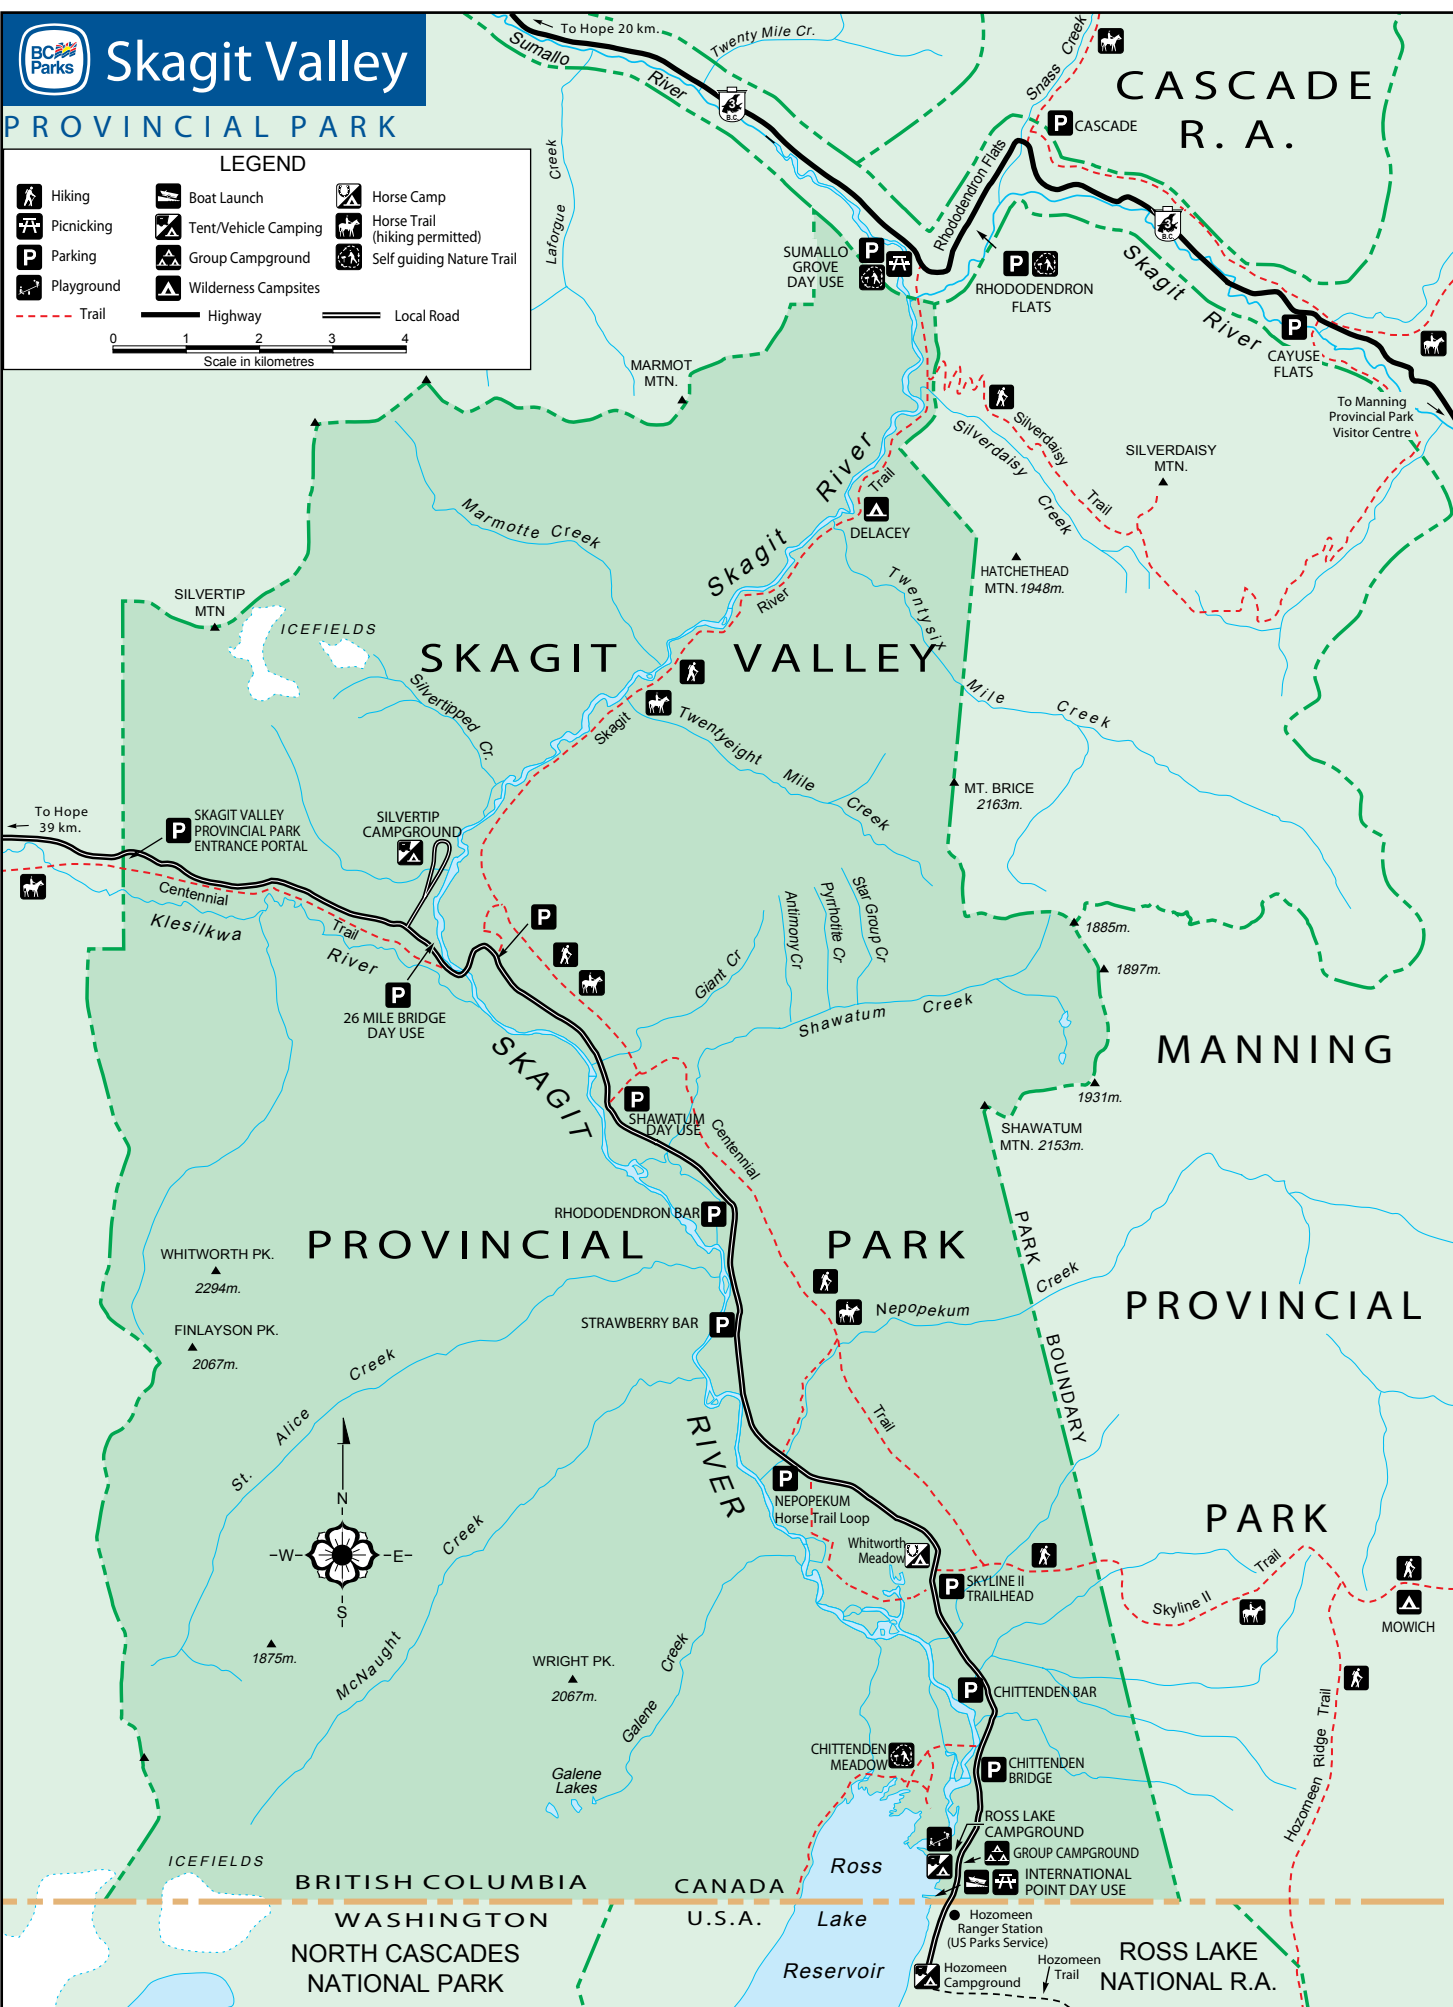

Skagit Valley

PROVINCIAL PARK

LEGEND

- Hiking
- Picnicking
- Parking
- Playground
- Boat Launch
- Tent/Vehicle Camping
- Group Campground
- Wilderness Campsites
- Horse Camp
- Horse Trail (hiking permitted)
- Self guiding Nature Trail

BRITISH COLUMBIA
WASHINGTON
NORTH CASCADES
NATIONAL PARK

CANADA
U.S.A.

ROSS LAKE
NATIONAL R.A.